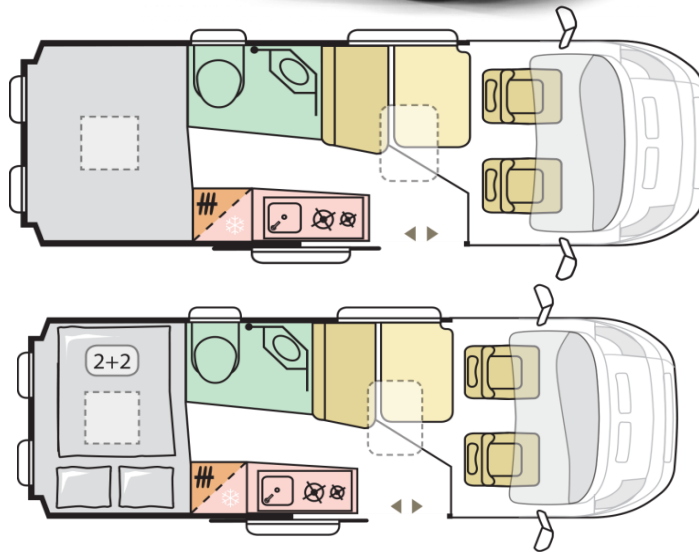

ADRIA TWIN PLUS 600 SPB FAMILY

TECHNICAL DATA

X standard

O optional

CHASSIS

Emissions rating	Euro 6D
Fiat 6D 2.3 140 Hp 33 L	X

DIMENSIONS AND WEIGHTS

Body length (mm)	5997
Total width (mm)	2050
Total height (mm)	2595
Internal height (mm)	1900
Mass in running order (Kg)	N.D.
Maximum authorized weight (Kg)	3300
Maximum towing weight (Kg)	2000
Maximum loading weight (Kg)	N.D.
Wheel base (mm)	4035
Nr. Of homologated seats incl. Driver's seat	4